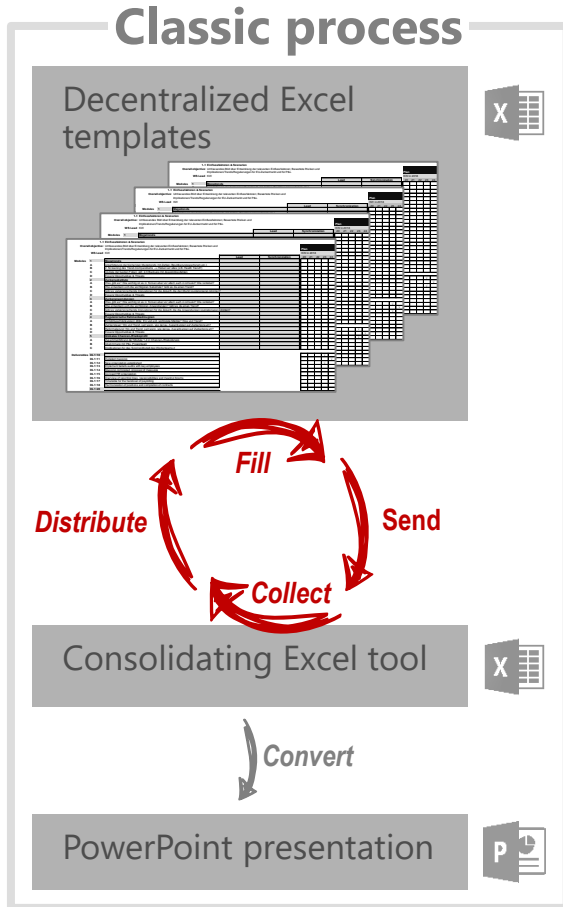

Tired of sending & collecting Excel spreadsheets?

Scale your workflows to state-of-the-art web apps with **POSTXL**.

VS.

- ✓ **Global Use & Live Tracking**  
Web-based, device-flexible and secure access with instant synchronization
- ✓ **Fast Setup & Scaling**  
Individual web app ready-to-use in 2 days with as many templates/users as needed
- ✓ **Powerful Configuration**  
Customization of hierarchies, user rights, views, KPI reports, alerts, analyses
- ✓ **Full Compatibility & Flexibility**  
Export to Excel with the option to manage, adjust, analyze and reimport to web app

### Potential Applications, e.g.:

- > PMO Tracking
- > Deal/Sales Funnel
- > Portfolio Management
- > Incident Management
- > Trainings Management
- > Negotiation/TTS Tracking
- > Innovation Funnel
- > ...