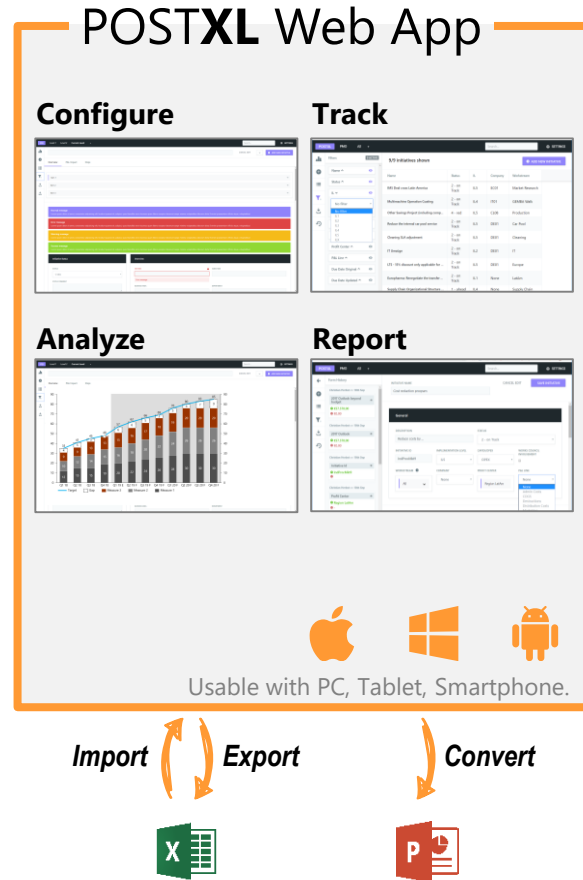

Tired of sending & collecting Excel spreadsheets?

Scale your workflows to state-of-the-art web apps with **POSTXL**.

VS.

- ✓ **Global Use & Live Tracking**  
Web-based, device-flexible and secure access with instant synchronization
- ✓ **Fast Setup & Scaling**  
Individual web app ready-to-use in 2 days with as many templates/users as needed
- ✓ **Powerful Configuration**  
Customization of hierarchies, user rights, views, KPI reports, alerts, analyses
- ✓ **Full Compatibility & Flexibility**  
Export to Excel with the option to manage, adjust, analyze and reimport to web app

### Potential Applications, e.g.:

- > PMO Tracking
- > Deal/Sales Funnel
- > Portfolio Management
- > Incident Management
- > Trainings Management
- > Negotiation/TTS Tracking
- > Innovation Funnel
- > ...